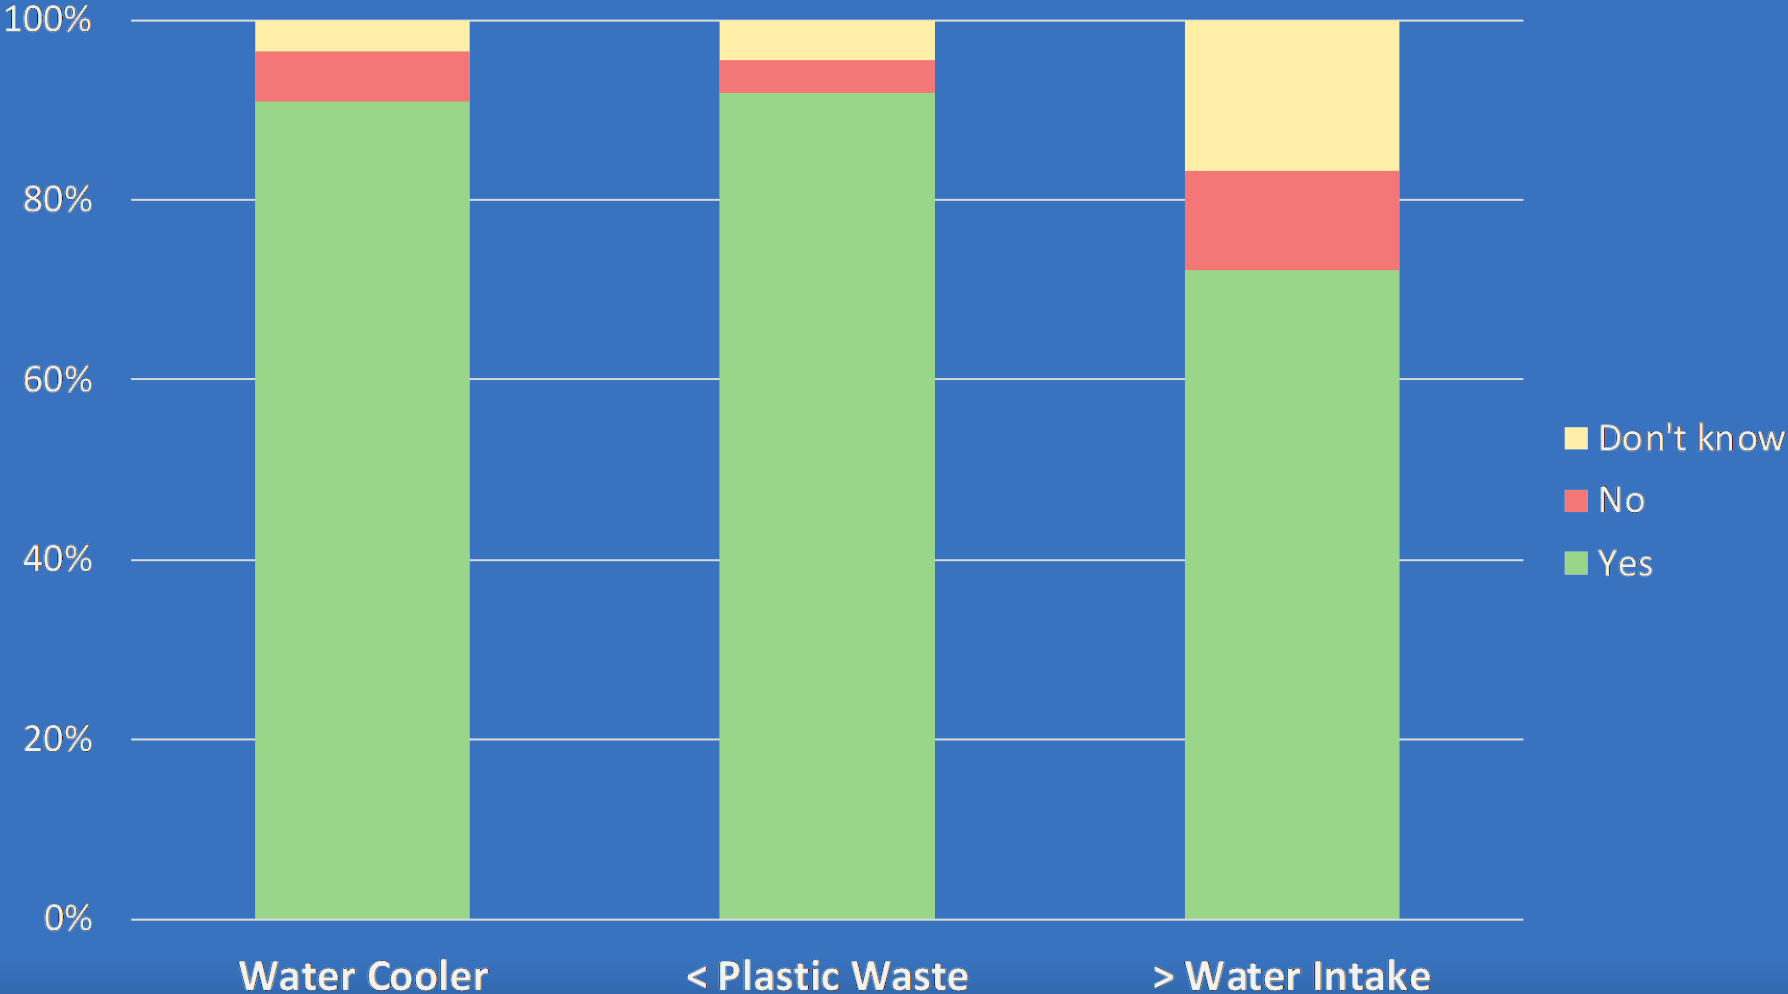

April and May 2023

584 workers filled out the questionnaire

Population characteristics

Water Consumption

Water Cooler Appeal

Plastic Waste

Plastic Waste

workers are not drinking enough according to guidelines

need for alternative sources of drinking water

willpower to drink more

willpower to consume less plastic

workers are not drinking enough according to guidelines

need for alternative sources of drinking water

willpower to drink more

willpower to consume less plastic

workers are not drinking enough according to guidelines

need for alternative sources of drinking water

willpower to drink more

willpower to consume less plastic