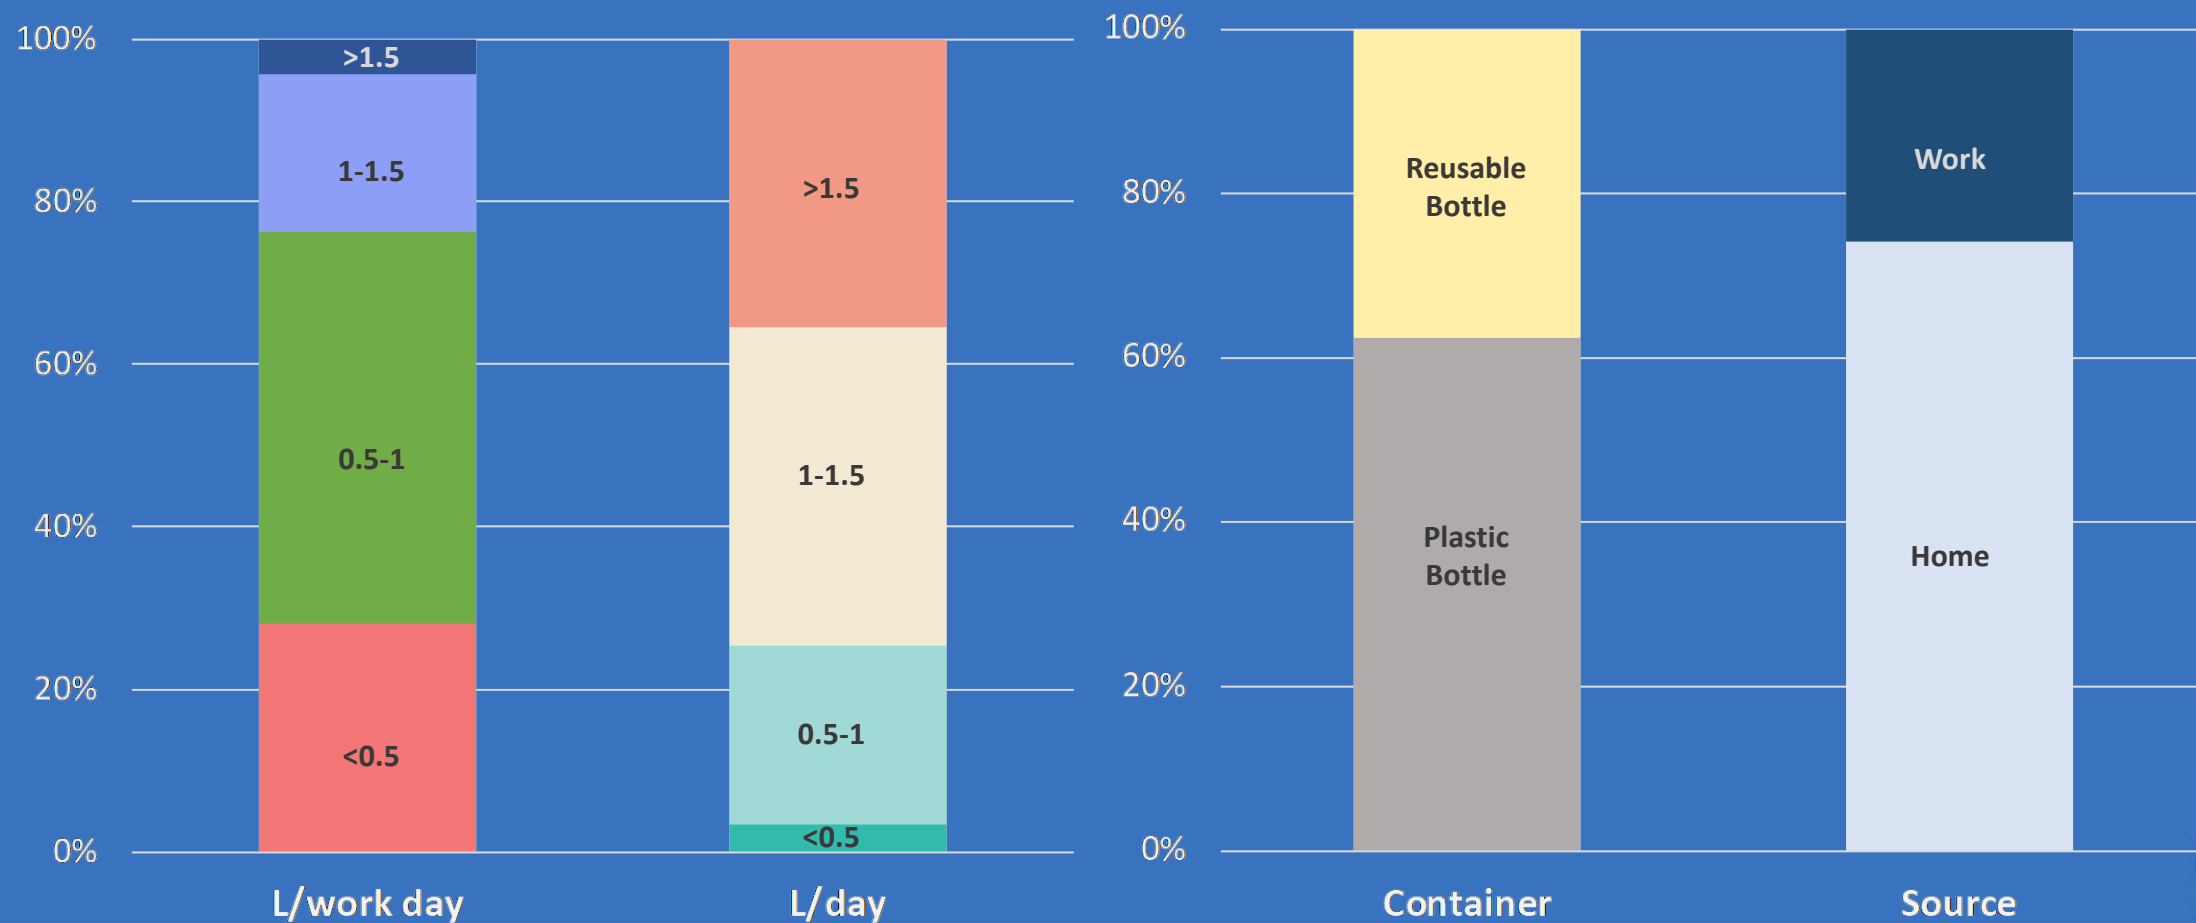

April and May 2023

584 workers filled out the questionnaire

Population characteristics

Water Consumption

Water Cooler Appeal

Plastic Waste

Plastic Waste

workers are not drinking enough according to guidelines

need for alternative sources of drinking water

willpower to drink more

willpower to consume less plastic

workers are not drinking enough according to guidelines

need for alternative sources of drinking water