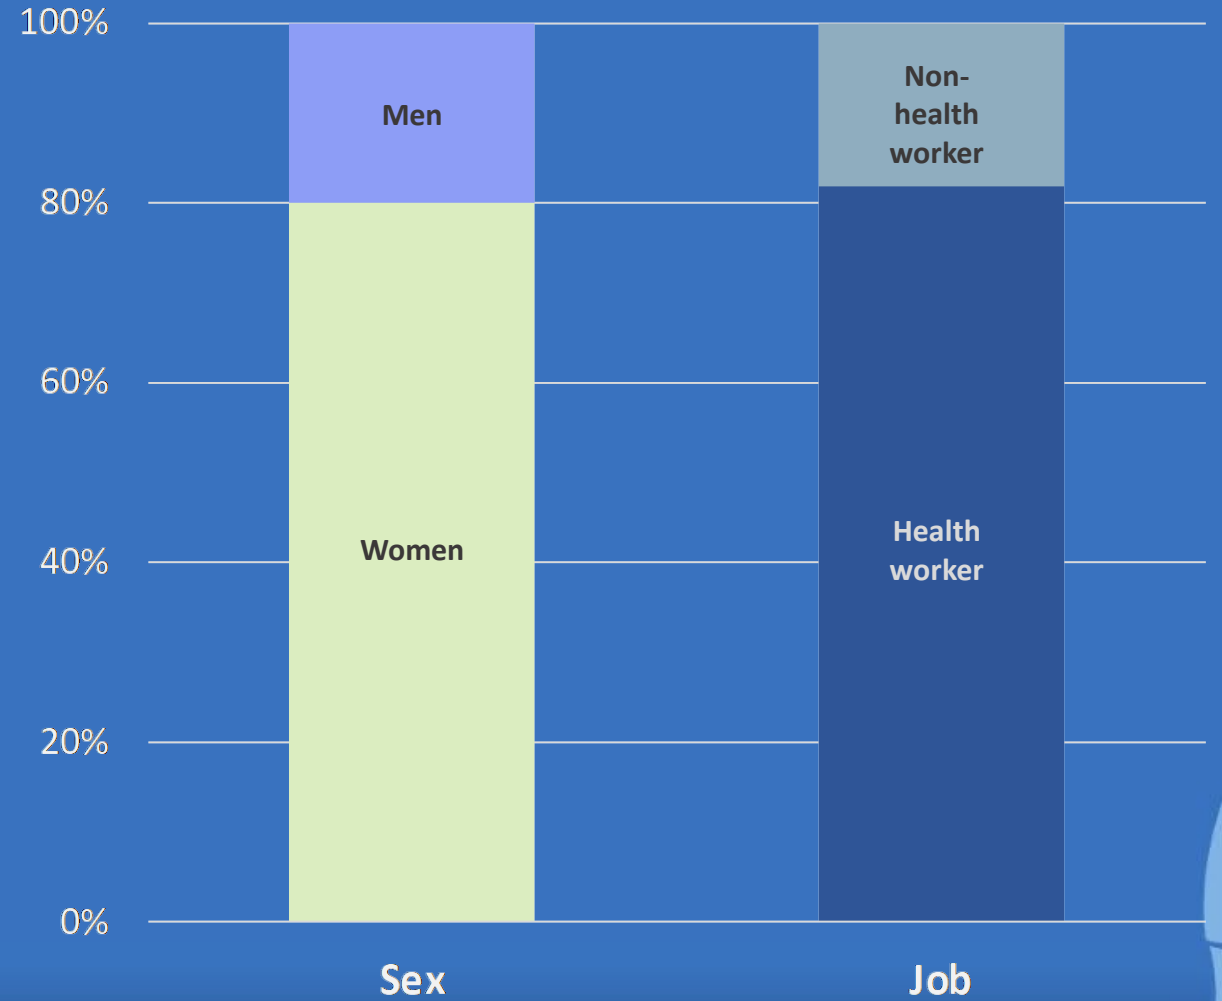

Population characteristics