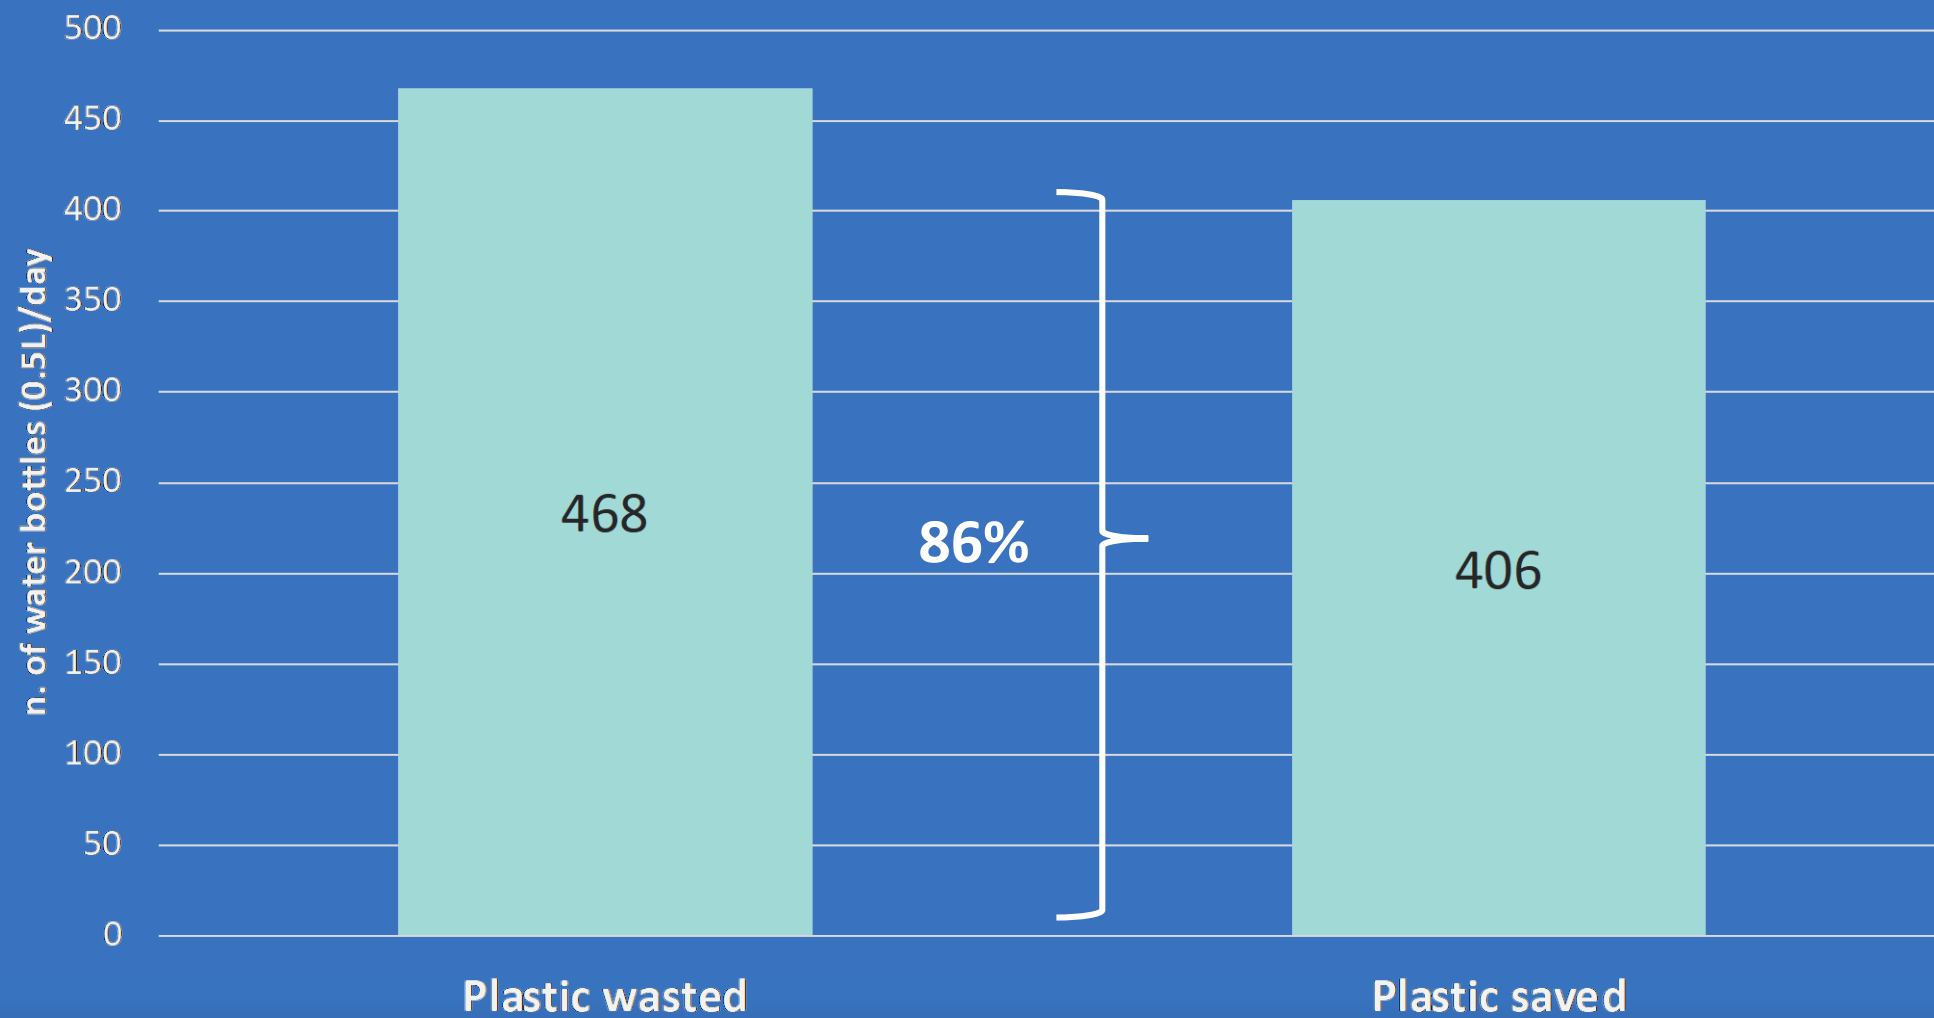

April and May 2023

584 workers filled out the questionnaire

Population characteristics

Water Consumption

Water Cooler Appeal

Plastic Waste

Plastic Waste

workers are not drinking enough according to guidelines

need for alternative sources of drinking water

willpower to drink more

willpower to consume less plastic

workers are not drinking enough according to guidelines

need for alternative sources of drinking water